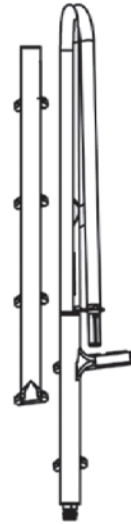

Stowed

Ladder splits for storage