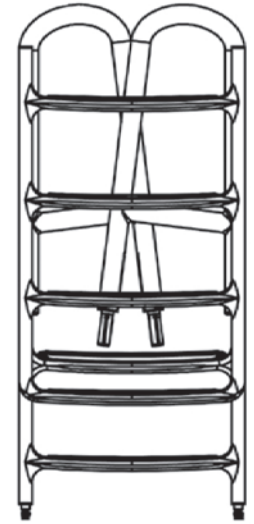

Hand rails fold in for storage

Construction

Swim Ladder:

Carbon fibre (pre-preg)

Swivel & Hinge:

316 stainless steel

Paint Finish:

Clear coat carbon fibre or yacht colour scheme

Steps:

Sustainably sourced teak

Note: Table dimensions are for our most common 650mm wide swim ladder. Three other sizes are also available: 400mm, 700mm and our wide 950mm swim ladder.

Technical information

Dimensions	5 Step	6 Step	7 Step	8 Step	9 Step	10 Step
Deck socket spacing (mm) - A:	650	650	650	650	650	650
Hoop height (mm) - B:	905	905	905	905	905	905
Socket centre to edge of platform (mm) - C:	50 to 340	50 to 340	50 to 340	50 to 340	50 to 340	50 to 340
Top step to deck height (mm) - D:	0 to 340	0 to 340	0 to 340	0 to 340	0 to 340	0 to 340
Water level to Deck height (mm) - E*:	150	450	750	1050	1350	1650
Length overall (mm) - Top of hoop to bottom step:	2130	2430	2730	3030	3330	3630

*assumed top step at deck level, and 3 steps under waterline

CONTACT US

t: +64 9 573 1970
e: sales@c-quip.com

GLOBAL LOCATIONS

New Zealand
Europe
America

VISIT US

39 Vestey Drive, Mt. Wellington
Auckland 1060, New Zealand
www.c-quip.com